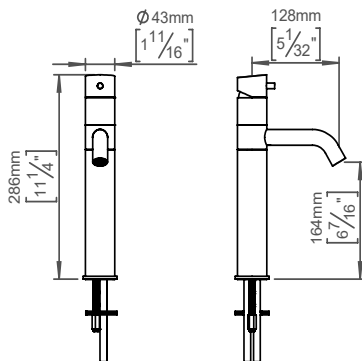

Tall single hole faucet

Qtoo collection

Product 280mm, satin finish.

Tender text QTOO collection, single lever tap, swivel spout, 5 1/8-130mm projection. Manufactured in the highest quality marine grade, AISI 316 stainless steel, protecting against high levels of corrosion. 20 year warranty.

Product specification Projection: 130mm - 5 1/8"
Swivel spout
Built in aerator
Toatal height: 280mm - 11"
Height to aerator: 162mm- 6 25/64"
Max. Water flow rate: 5L - 1,3gpm
Lead free compliant
Material: Marine grade AISI 316 stainless steel
[20-year warranty (5 years for coated items)](#)
Recommended table top cutout: Ø35mm