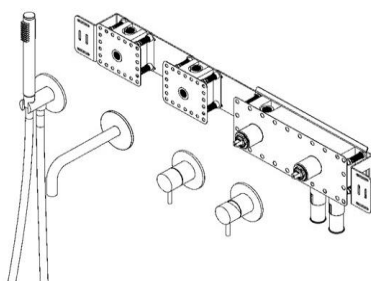

Available finishes

Spare parts/ accessories QS3200 - Mixer & diverter
QA2190 - Control for mixer
QA2290 - Control for diverter
QS3400 - Built in part for outlet
QS5590 - Wall outlet
QS5410 - Shower hose
QS5320 - Hand shower
QA3190 - Spout

Mounting <https://dline.com/mounting-instructions/>

Product care