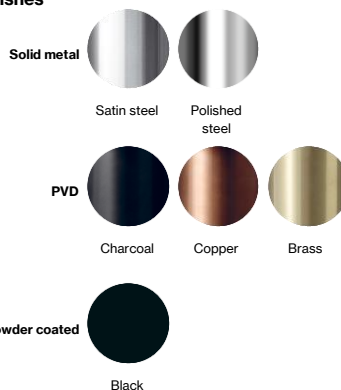

Available finishes

Spare parts/ accessories QS3200 - Mixer & diverter
QA2190 - Control for mixer
QA2290 - Control for diverter
QS3400 - Built in part for outlet
QS5590 - Wall outlet
QS5410 - Shower hose
QS5320 - Hand shower
QA3190 - Spout

Mounting <https://dline.com/mounting-instructions/>

Product care