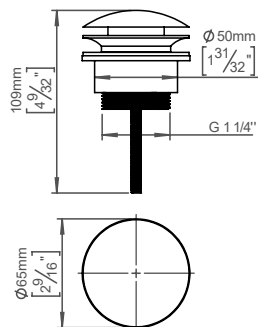

Waste, push-open

Qtoo collection

Product 10-100mm, push to open/close.

Tender text QTOO collection, waste push open. Manufactured in the highest quality chrome plated brass. 20 year warranty.

Product specification Universal with and without overflow
Range: 10-100mm
Material: Chrome plated brass
[20-year warranty (5 years for coated items)](#)

Available finishes

**Spare parts/
accessories**

Mounting <https://dline.com/mounting-instructions/>

Product care

- Wash down the surfaces using soapy water or mild detergent
- Always thoroughly rinse off with clean water
- To complete the cleaning procedure dry/polish the surface with a soft dry cloth

Please do not use scouring powder, steel wool, chloride based detergents or other aggressive cleaning products as these may damage the surface.