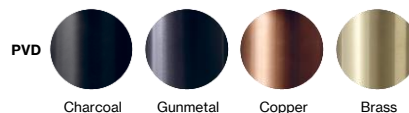

Available finishes

Spare parts/ accessories 14296174107 - Sectioned bolt set M4x110mm

Mounting <https://dline.com/mounting-instructions/>

Product care

d line products are produced in the highest quality AISI 304 stainless steel. To sustain the unique d line finish please follow the below instructions:

Please do not use scouring powder, steel wool, chloride based detergents or other aggressive cleaning products as these may damage the surface.