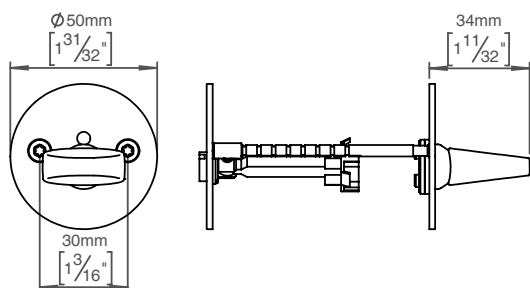

Toilet indicator

Arne Jacobsen collection

Product 5V90, solid rose, cc 30mm, ASSA.

Tender text Arne Jacobsen collection, toilet indicator AJ, 5V90, solid rose, cc 30mm, ASSA in satin finished AISI 304 stainless steel. 20-year warranty.

Product specification Dimensions: 50x50x35mm
Spindle: 5x5mm
Material: stainless steel AISI 304
Surface finish: satin grain 320
[20-year warranty (5 years for coated items)](#)

Available finishes

Spare parts/ accessories 14296174107 - Sectioned bolt set M4x110mm

Mounting <https://dline.com/mounting-instructions/>

Product care

d line products are produced in the highest quality AISI 304 stainless steel. To sustain the unique d line finish please follow the below instructions:

Please do not use scouring powder, steel wool, chloride based detergents or other aggressive cleaning products as these may damage the surface.