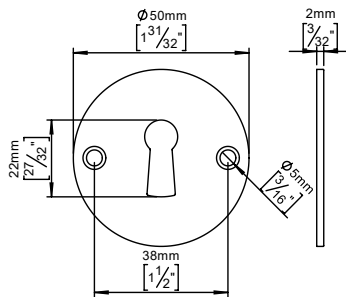

Key escutcheon - brass

Classic collection

Product Ø50mm, cc 38mm, solid rose.

Tender text Classic collection, key escutcheon, w/key hole, solid rose, cc 38mm in polished brass. 20-year warranty.

Product specification Dimensions: 50x50x2mm
Material: brass
Surface finish: polished
[20-year warranty (5 years for coated items)](#)

Available finishes

Spare parts/ accessories

Mounting <https://dline.com/mounting-instructions/>

Product care